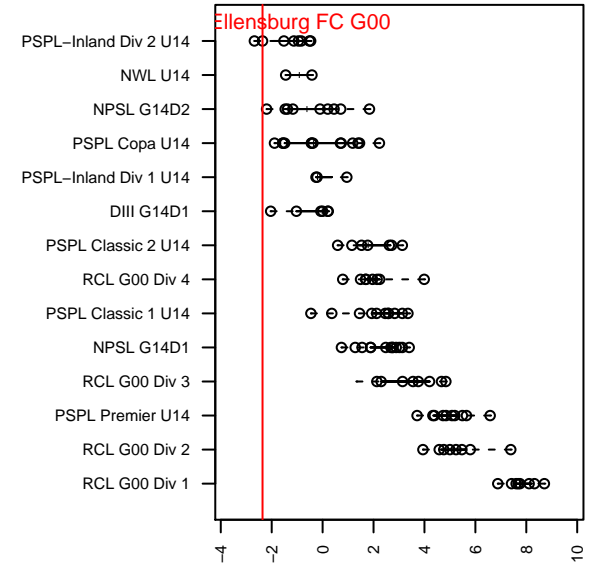

KVJSA Ellensburg FC G00

Ellensburg, WA
G00 total strength=594
attack=0.4 defense=0.6
fall league = PSPL-Inland Div 2 U14

alt names used:
KVJSA Ellensburg FC Girls U14
Ellensburg FC

Venues played:
2014 Xtreme Cup GU14
2014 PSPL-Inland Div 2 U14

**attack and defense variance (black dot)
relative to other teams
and top 10 in region**

**attack and defense rating
relative to others at age
and all opponents in last 13 months**

Performance relative to 13 month average