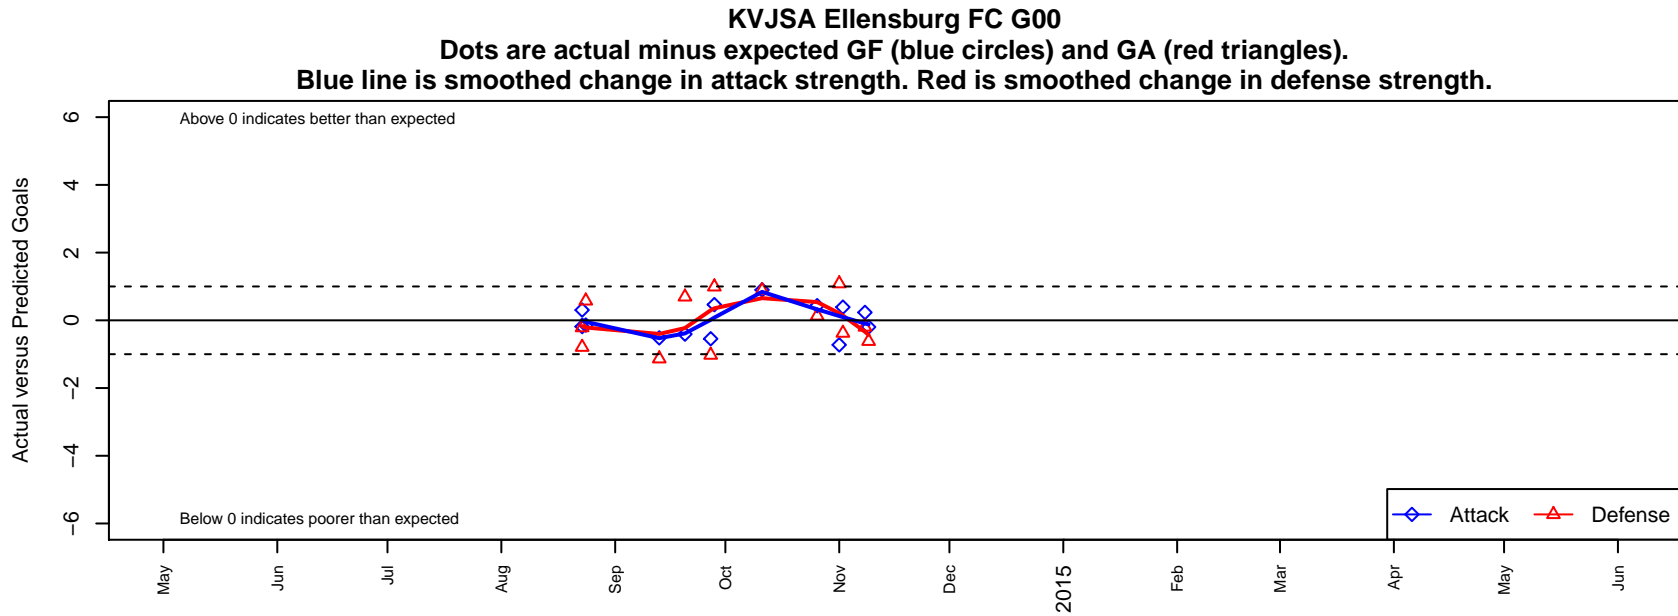

KVJSA Ellensburg FC G00

Ellensburg, WA
G00 total strength=594
attack=0.4 defense=0.6
fall league = PSPL-Inland Div 2 U14

alt names used:
KVJSA Ellensburg FC Girls U14
Ellensburg FC

Venues played:
2014 Xtreme Cup GU14
2014 PSPL-Inland Div 2 U14

**attack and defense variance (black dot)
relative to other teams
and top 10 in region**

**attack and defense rating
relative to others at age
and all opponents in last 13 months**

Performance relative to 13 month average